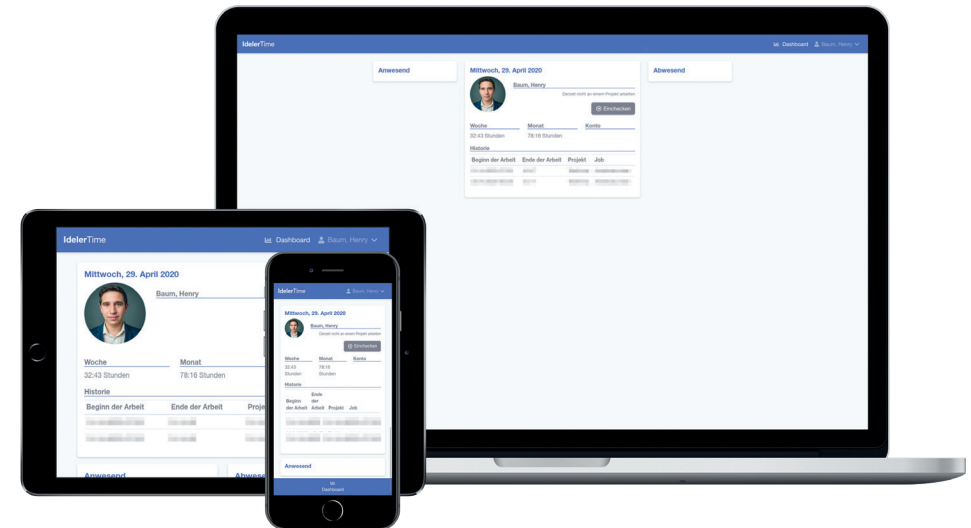

IdelerTime - Simple. Time Tracking.

Bahnhofstr. 53a
27612 Loxstedt

T 04744 - 731 979 0

info@ideler-it.de
www.ideler-it.de

Bahnhofstr. 53a
27612 Loxstedt

T 04744 - 731 979 0

info@ideler-it.de
www.ideler-it.de