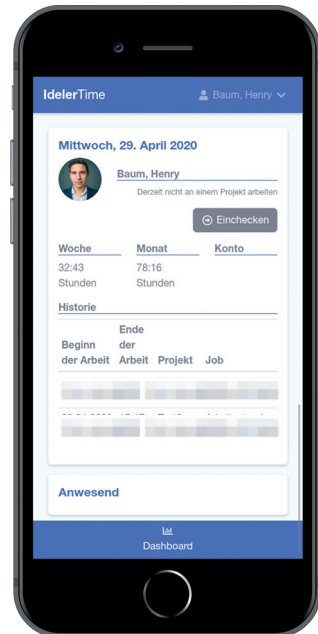

**SIMPLE**

Time recording as it has to be: Uncomplicated.

**COMPLETE**

Mobile time recording. Stationary recording.

**ORGANIZED**

Keep track of the working hours of your company at all times.

**MOBILE**

Access your time recording from anywhere and with any device.